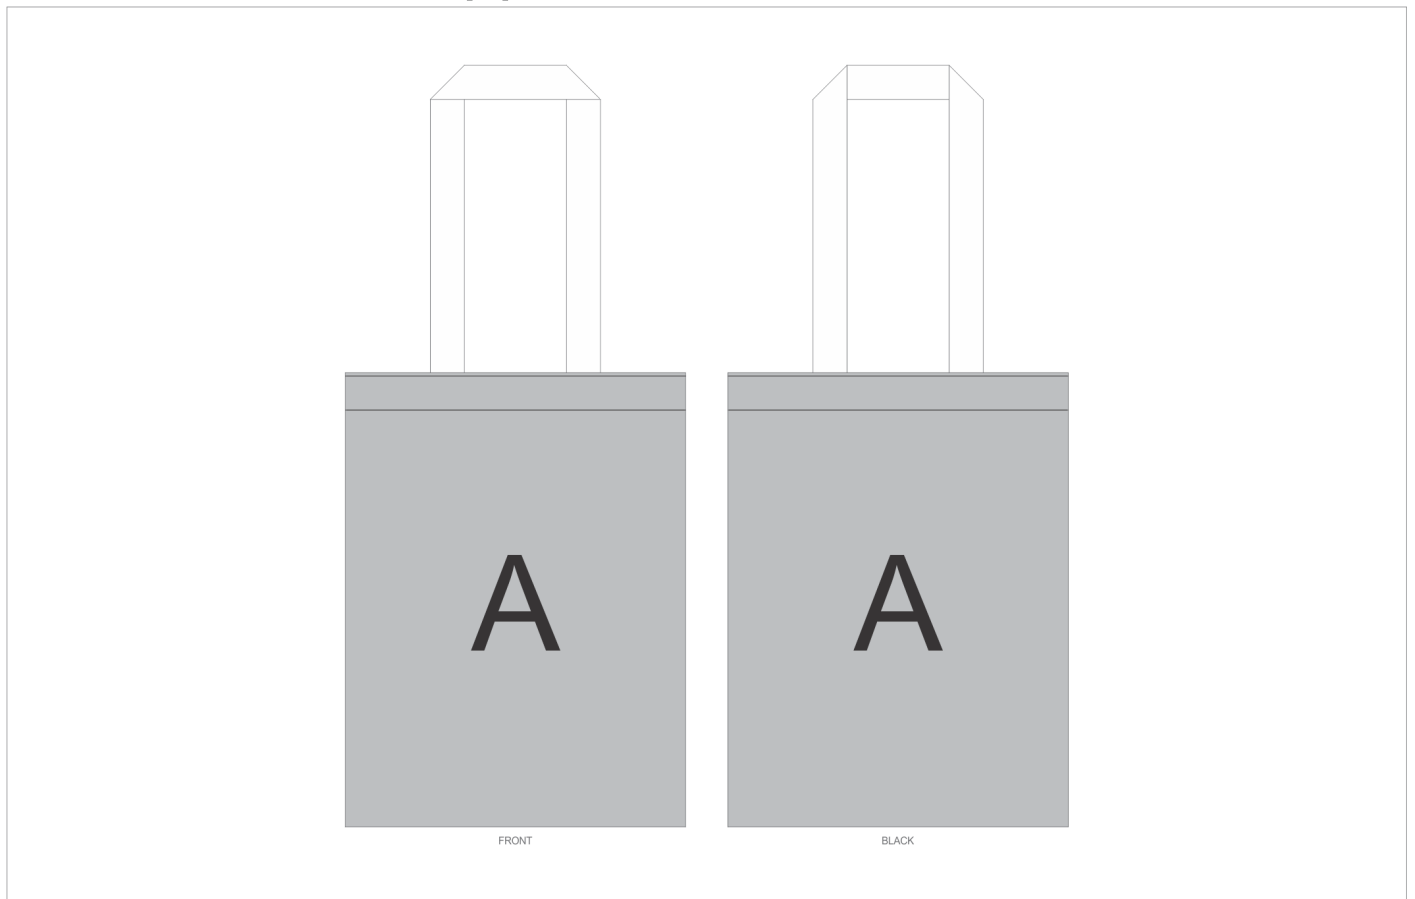

SG-HP-115-G

PPS Hoppla Eden Recycled PET Stitch-Bond Shopper

Need to know:

- Includes 1-Position Sublimation (setup fees apply)
- **Please Note: We cannot guarantee 100% logo Alignment on all Brandable Panels.**

Branding Options:

Position A

1. Custom Sublimation A (CPSUB-A)
  Full Colour
  Size: 900mm wide x 400mm high